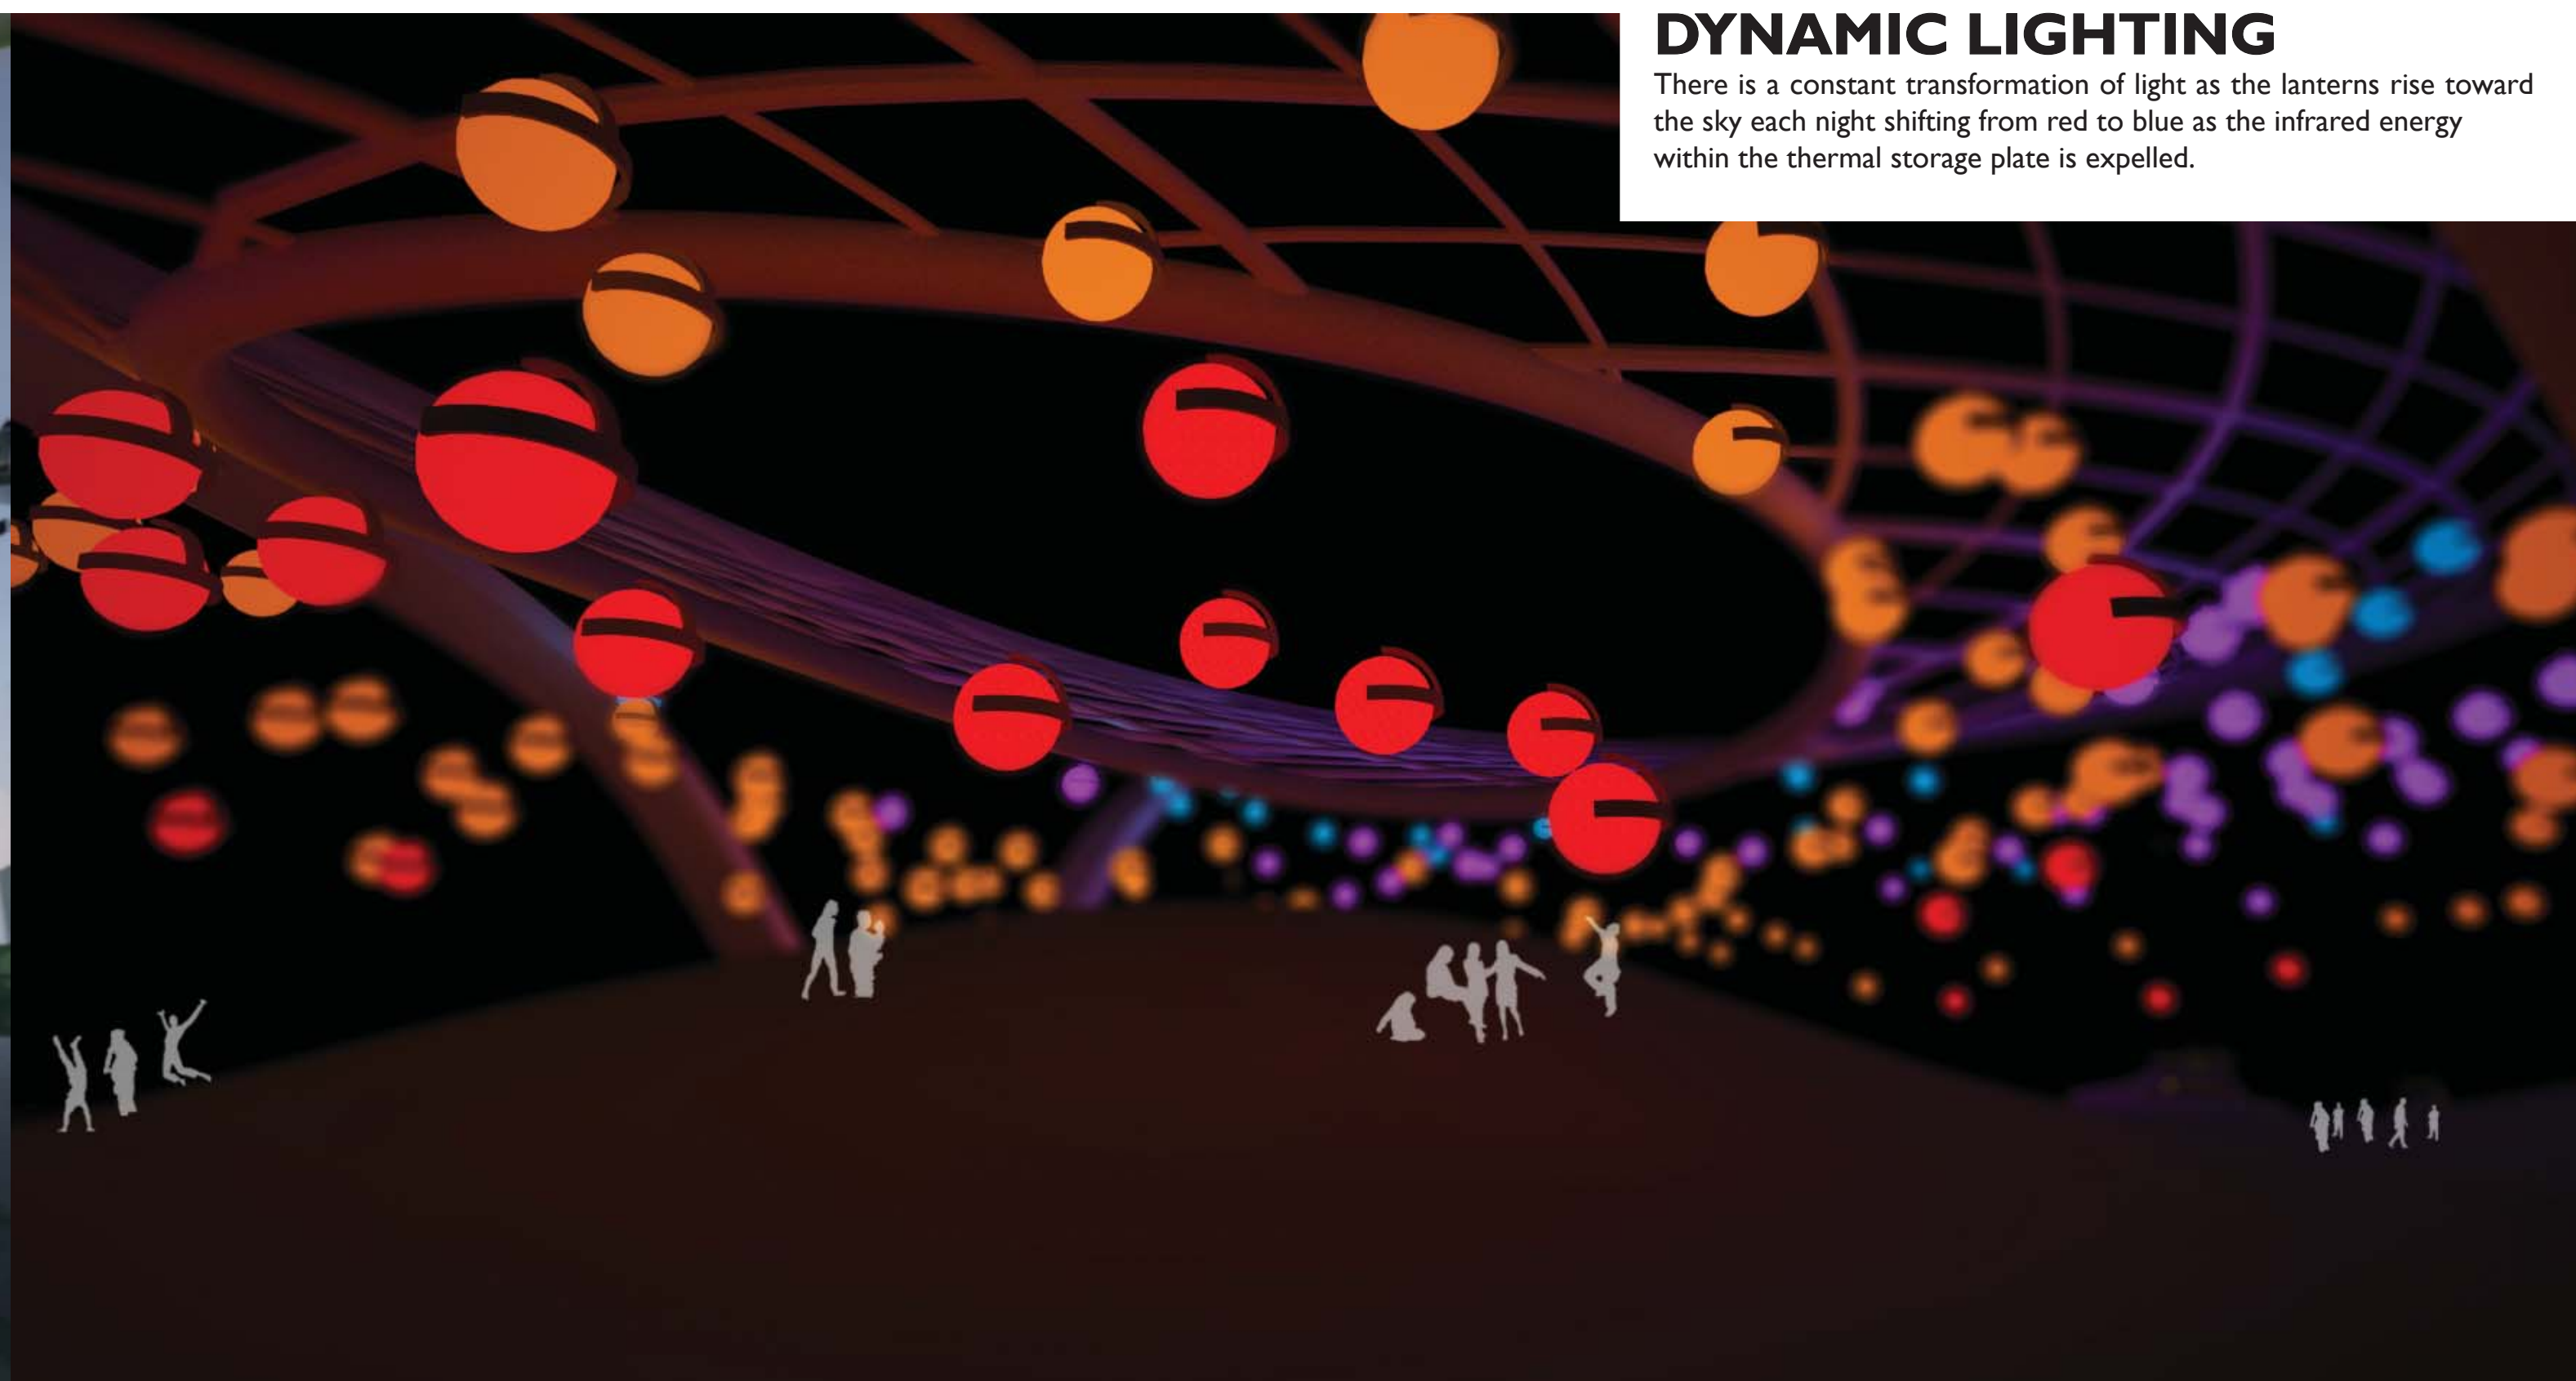

8PM

12AM

4AM

DYNAMIC LIGHTING
There is a constant transformation of light as the lanterns rise toward the sky each night shifting from red to blue as the infrared energy within the thermal storage plate is expelled.

RISE

SCULPTURAL ENVIRONMENT
The park is a constant changing backdrop to visitors. During the day, the glass lanterns reflect dramatic panoramas of the city. At night, the glass lanterns create a vibrant ambient atmosphere as if in a dream. The transforming nature of the space is enveloping.