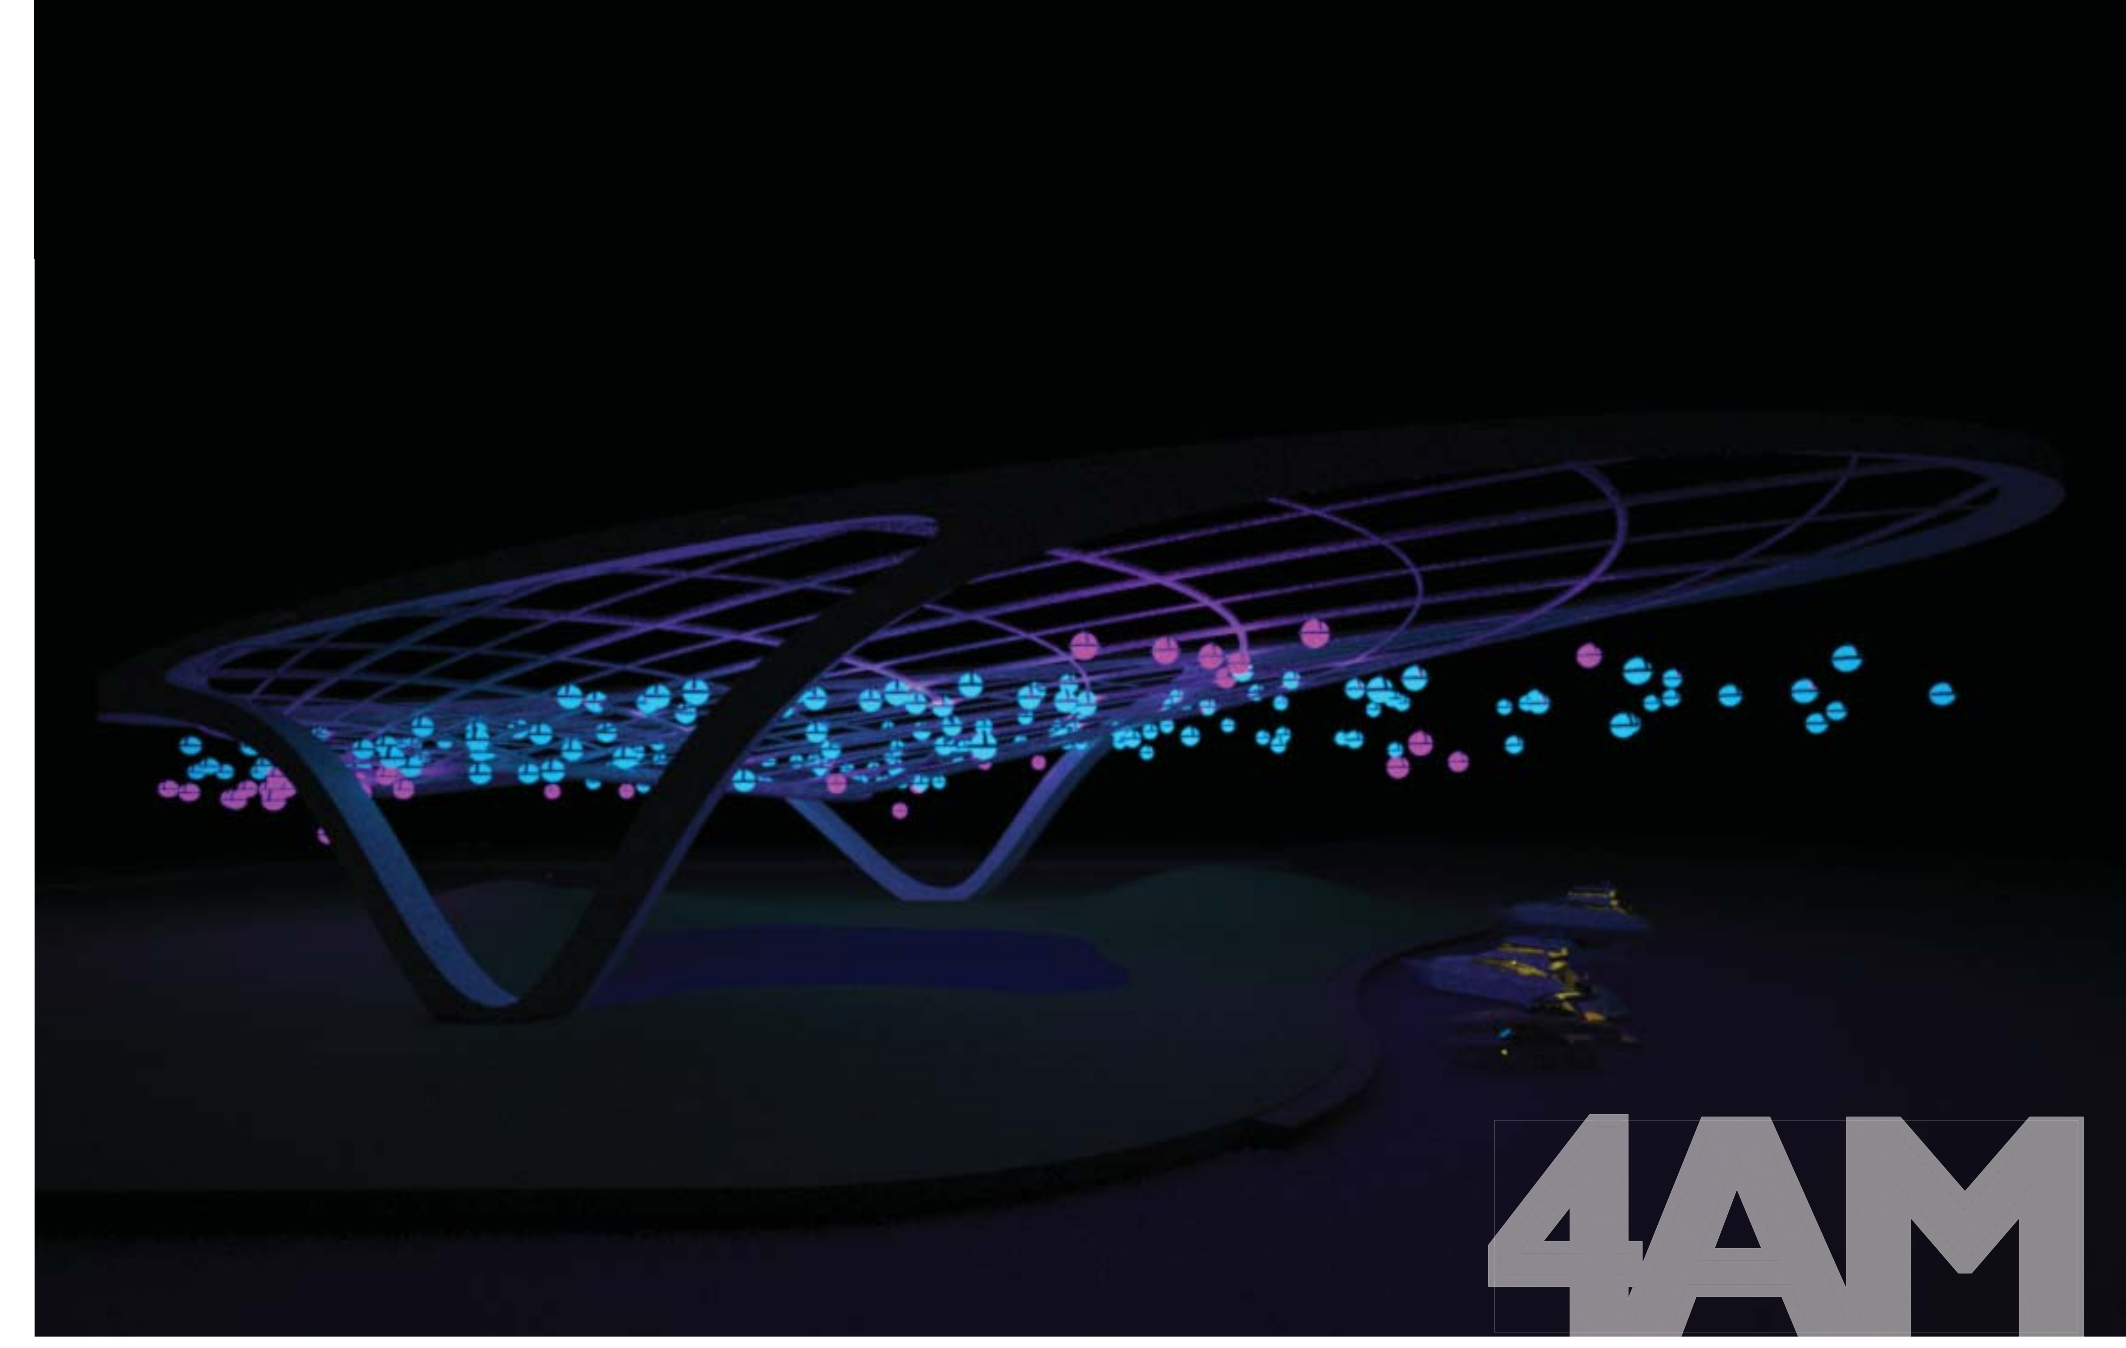

8PM

12AM

4AM

DYNAMIC LIGHTING
There is a constant transformation of light as the lanterns rise toward the sky each night shifting from red to blue as the infrared energy within the thermal storage plate is expelled.

RISE

SCULPTURAL ENVIRONMENT
The park is a constant changing backdrop to visitors. During the day, the glass lanterns reflect dramatic panoramas of the city. At night, the glass lanterns create a vibrant ambient atmosphere as if in a dream. The transforming nature of the space is enveloping.