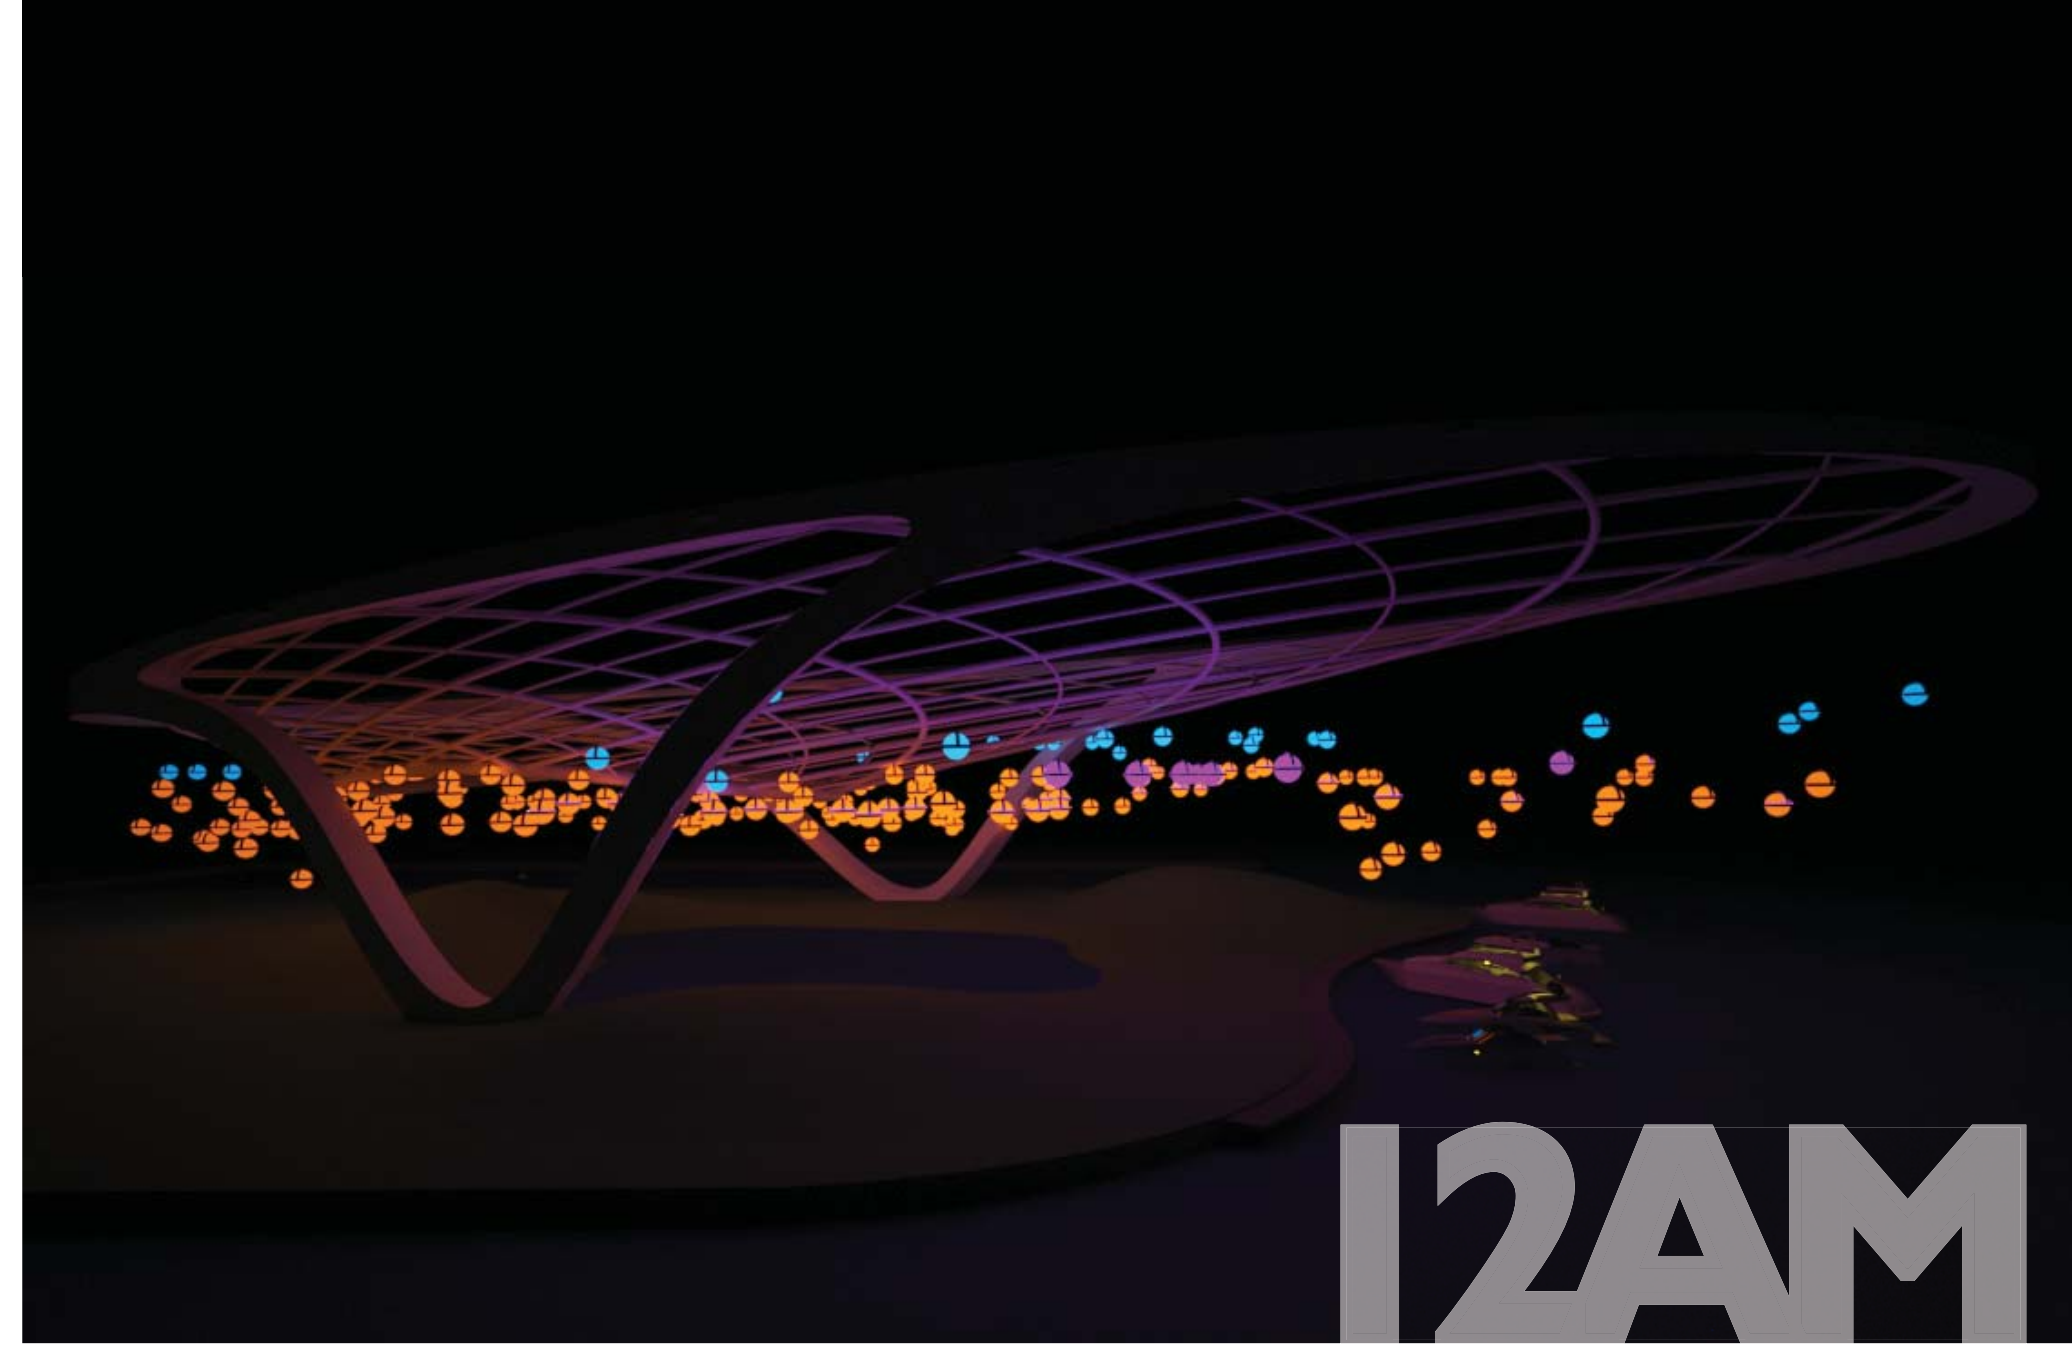

8PM

12AM

4AM

DYNAMIC LIGHTING
There is a constant transformation of light as the lanterns rise toward the sky each night shifting from red to blue as the infrared energy within the thermal storage plate is expelled.

RISE

SCULPTURAL ENVIRONMENT
The park is a constant changing backdrop to visitors. During the day, the glass lanterns reflect dramatic panoramas of the city. At night, the glass lanterns create a vibrant ambient atmosphere as if in a dream. The transforming nature of the space is enveloping.