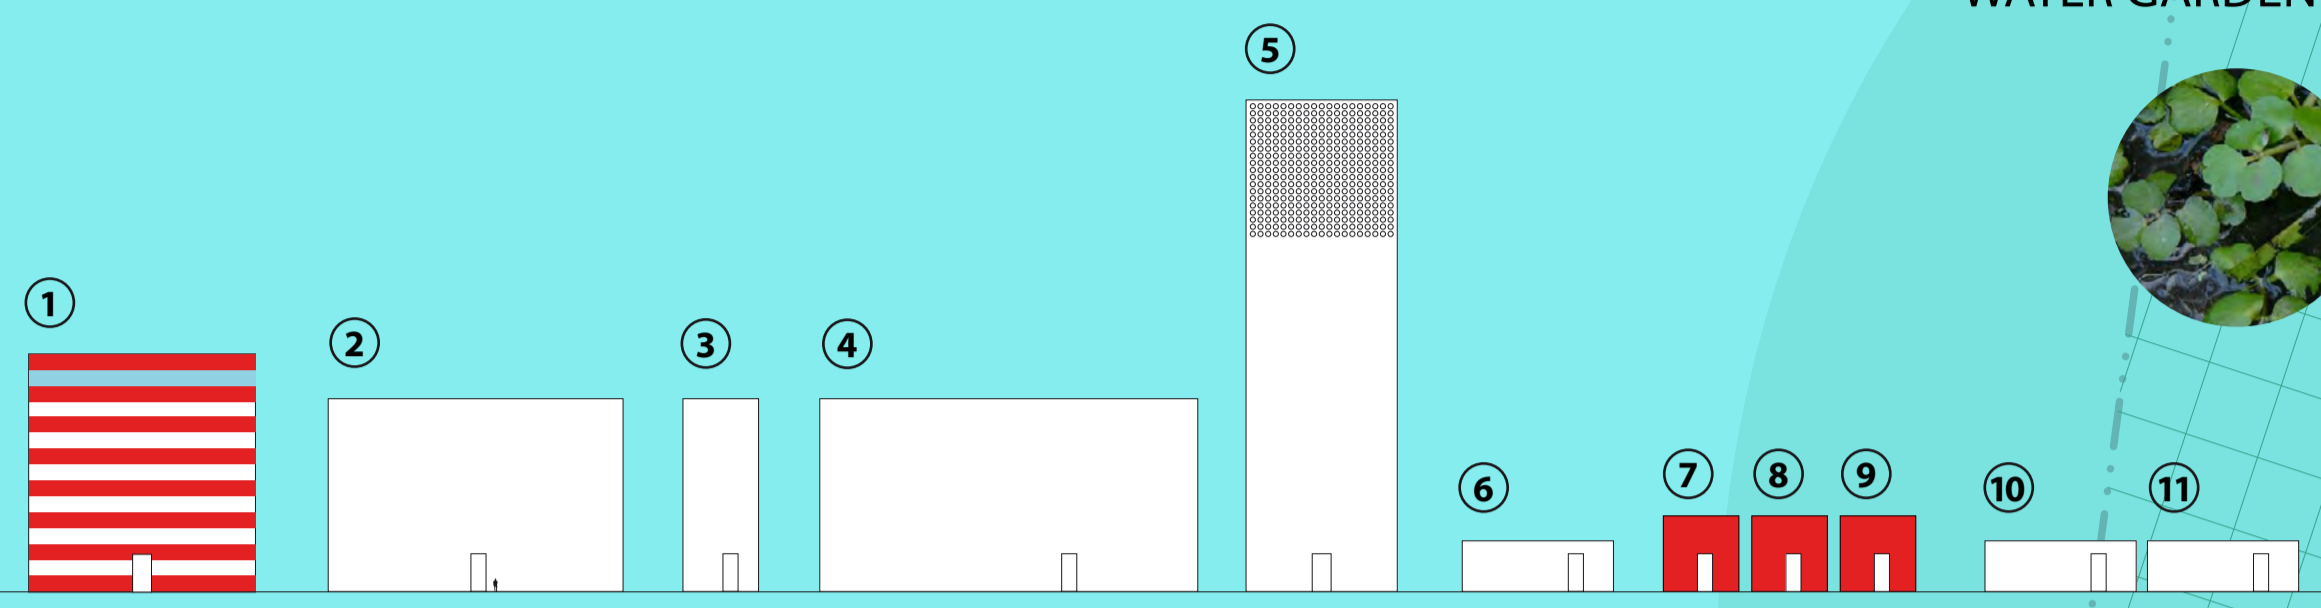

KÖNIG GARDEN

WIND TURBINES - 68 METERS DIAMETER / 200W
LAYOUT FOR THE WALLS

WATER GARDEN