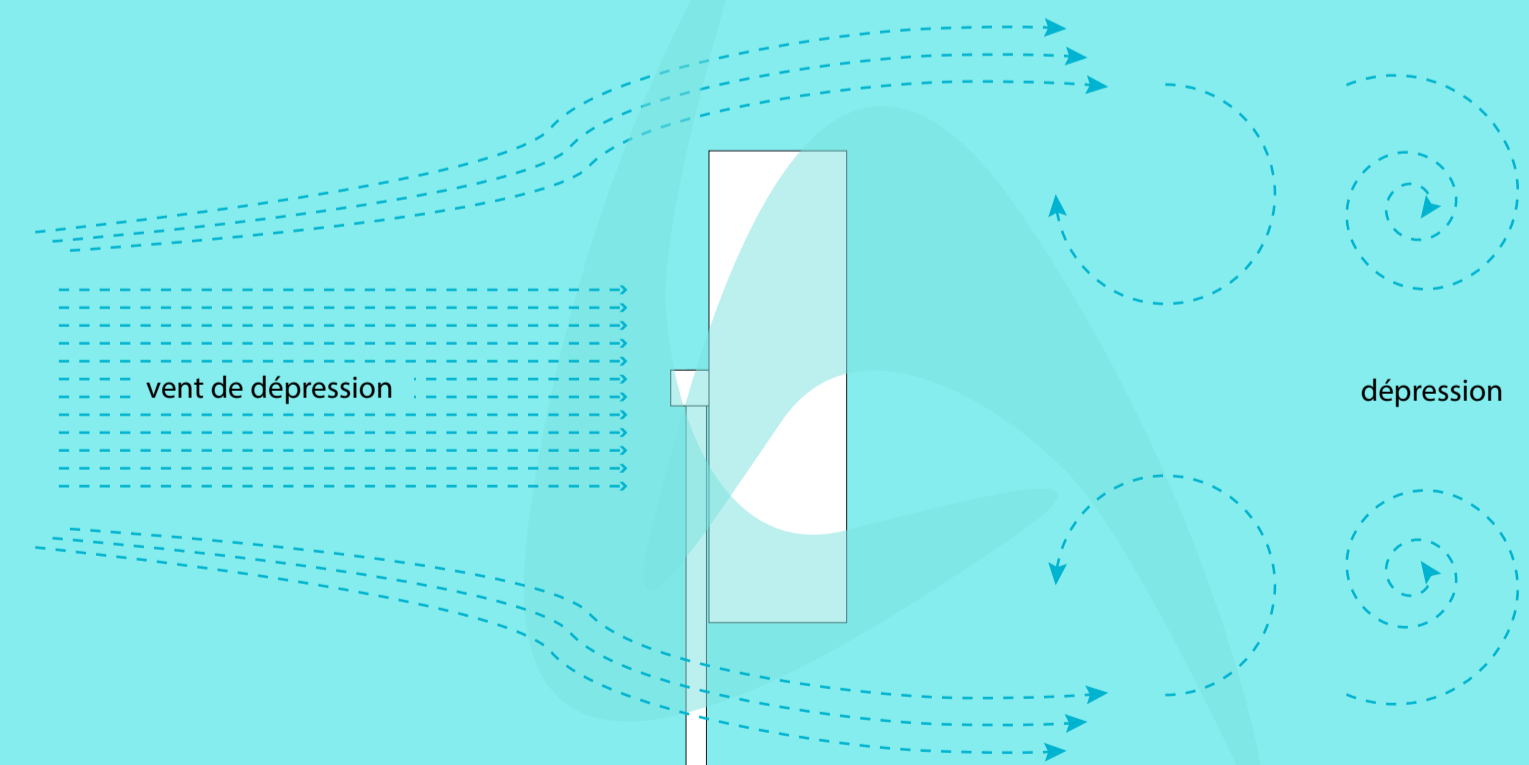

KÖNIG GARDEN

WIND TURBINES - 68 METERS DIAMETER / 200W
LAYOUT FOR THE WALLS

WATER GARDEN